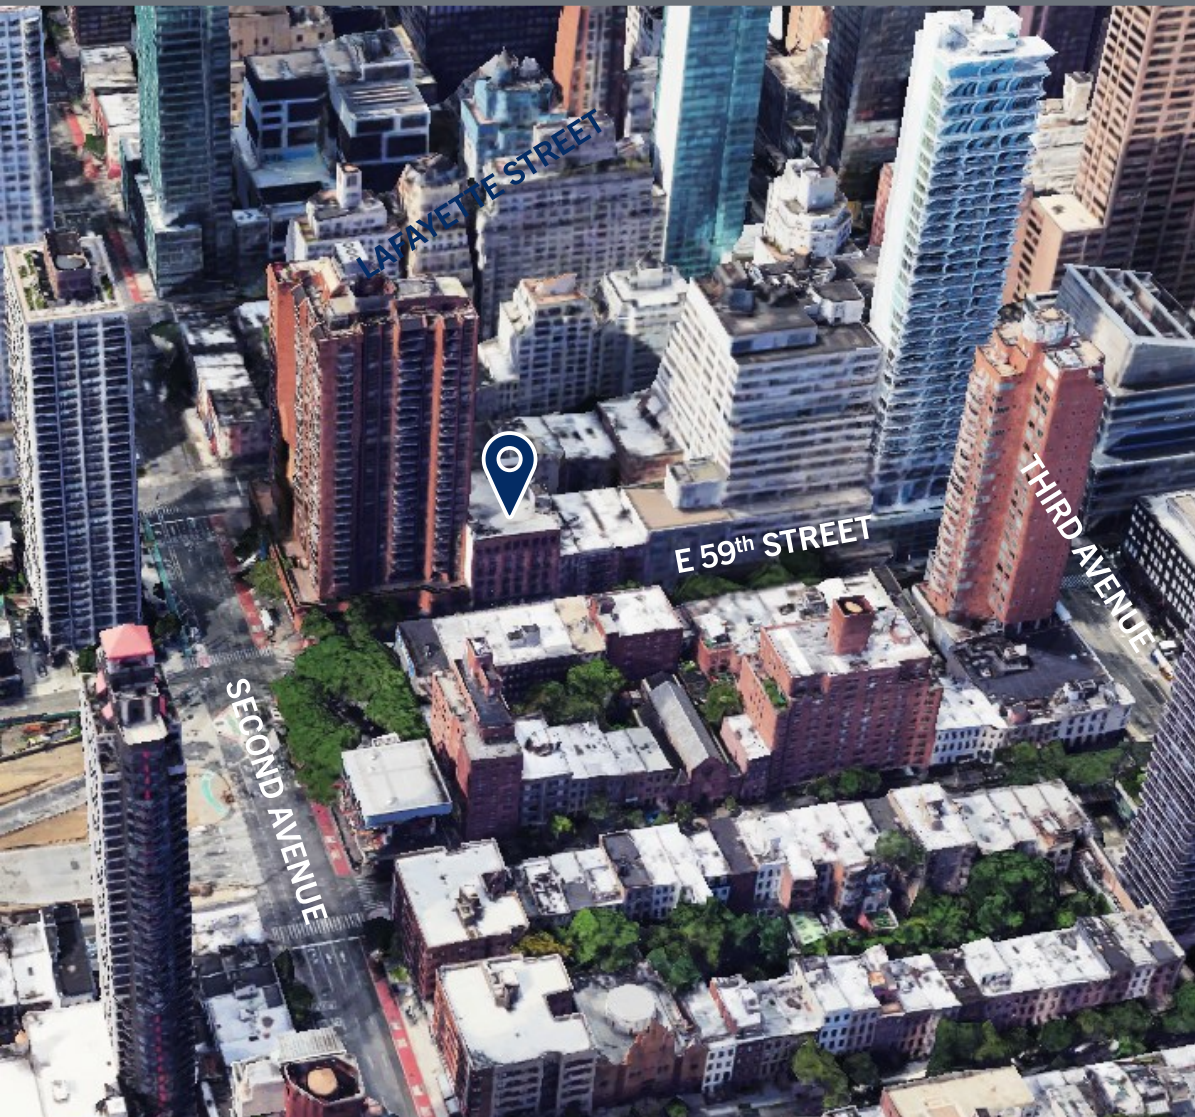

UPPER EAST SIDE OFFICE & SHOWROOM SPACE FOR LEASE

Although all information furnished regarding property for sale, rental or financing is from sources deemed reliable, no express representation is made nor is any implied as to the accuracy thereof and is subject to error, omissions, change of price, rental or other conditions, prior sale, rental or financing or withdrawal without notice.

BESSEN
RETAIL